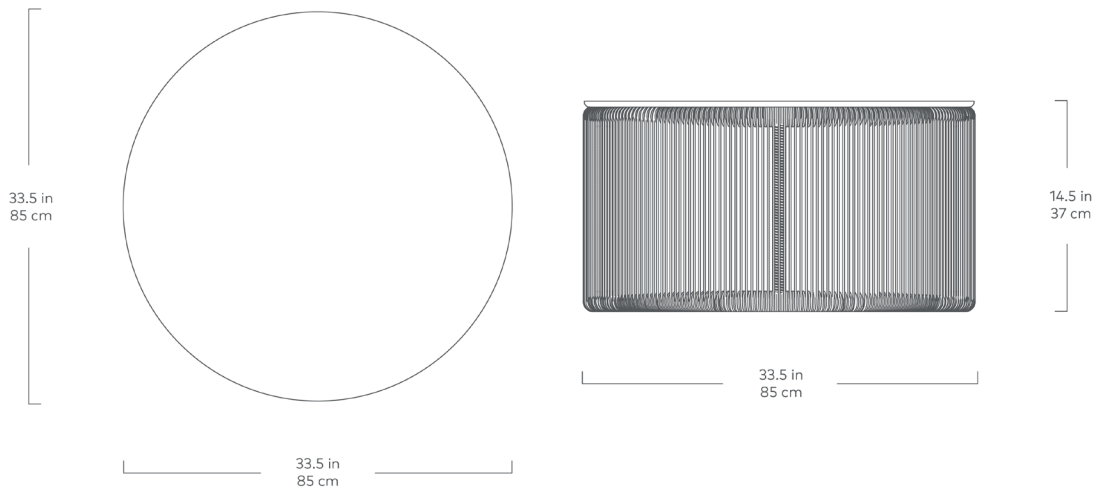

Palma Coffee Table

White
Oak

An exploration of materials and craftsmanship, our Palma Tables combine a coastal-modern ethos with Scandinavian aesthetics. These contemporary accents have a perimeter wrapped expertly with Danish cord, an old-world technique that was embraced enthusiastically by Mid-century designers for its sustainability, durability and warm texture. The cord, derived from natural wood fiber, is woven continuously to create a dynamic visual rhythm that feels simultaneously solid and airy. Palma's top is crafted with solid American Oak details, finished by hand with a beautiful matte stain. Available as a coffee table and end table, which can be arranged separately or together as a sculptural set.

Palma Coffee Table

- Sustainable Danish cord is wrapped around a durable, powder-coated metal frame.
- Tabletop is constructed with engineered wood core for strength and stability, surface-faced with thick, real wood veneer.
- Solid wood details on the underside of the tabletop allow for a rounded edge profile.
- Tables are finished with Rubio® Monocoat - a durable, matte, oil-based protector designed to highlight the beauty of natural wood.
- Wood finish is certified 0% VOC and is an all-natural, environmentally friendly product.
- Surface can be revitalized as desired. Visit Rubio® Monocoat website for more information.
- Non-marking leveler feet can be adjusted for stability on uneven floor surfaces.
- It is normal for solid wood to expand and shrink as a result of variations in environmental humidity. A consistent humidity level of approximately 50% is recommended to prevent cracks and surface splits.
- Wood is a natural material, with variations in grain pattern and colour that make each design unique.